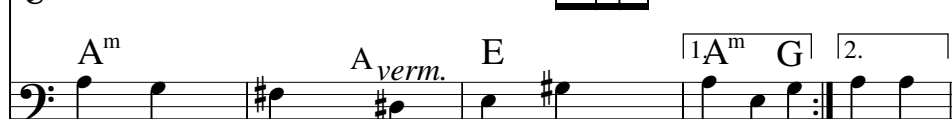

# Hora de la Caval

Rumänien

*Fine*

Cymbalstimme

The image displays a musical score for a cymbal part, consisting of four staves of music. Each staff begins with a treble clef. The notation is rhythmic, featuring eighth and sixteenth notes, often beamed together. The first two staves end with double bar lines. The third and fourth staves begin with repeat signs (double vertical lines with dots) and end with double bar lines. The music is written in a single melodic line on a five-line staff.